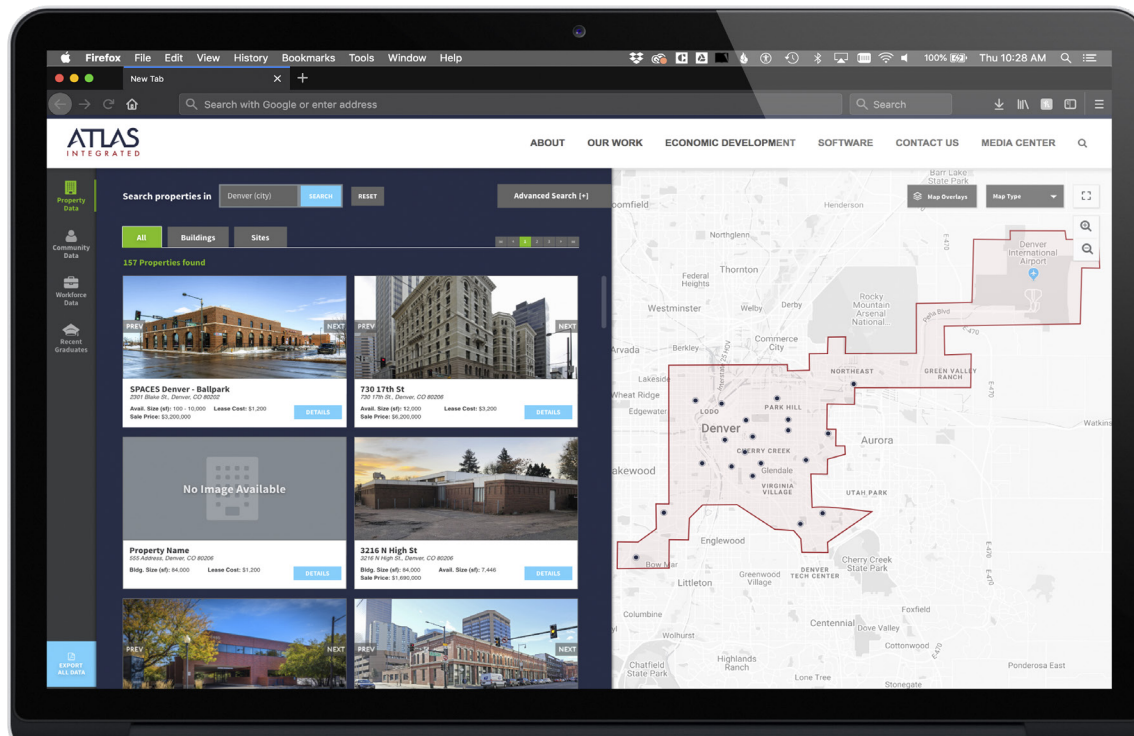

Business IQ

INDUSTRY FIRST SOFTWARE FOR YOUR COMMUNITY

Business IQ is an integral component of **Atlas IQ**. It is a tool that uses Esri data to display comprehensive property and community data for site selectors, commercial real estate brokers, and prospective companies looking to make intelligent location decisions. Business IQ is comprised of data visualization sets and aesthetically strong infographics that help tell a community's story and allows users access to up to 46 different Esri reports of a client's choosing.

Watch our video walkthrough to see **Business IQ** in action at atlas-integrated.com/software

List of Features

- ✓ Property search for available buildings/sites
 - Advanced search for additional filtering
- ✓ Results list to display high resolution imagery
- ✓ Property details page
 - Includes property downloads (brochures, site plans etc.), contact information, imagery/videos
- ✓ Configurable map powered by Esri's ArcGIS
- ✓ Configurable overlays of various community assets
 - Integrates with ArcGIS
- ✓ Community profile
 - Data visualizations to tell your community's demographic story
 - Powered by Esri
- ✓ 46 downloadable data reports in PDF and Excel format
 - Includes demographic, labor market, industry, business and consumer data
 - Powered by Esri
- ✓ API integration for time savings
 - 3rd party property data integration available
- ✓ Storytelling panel
 - Customizable panel for content including images, videos, contact info to help tell your community's unique story