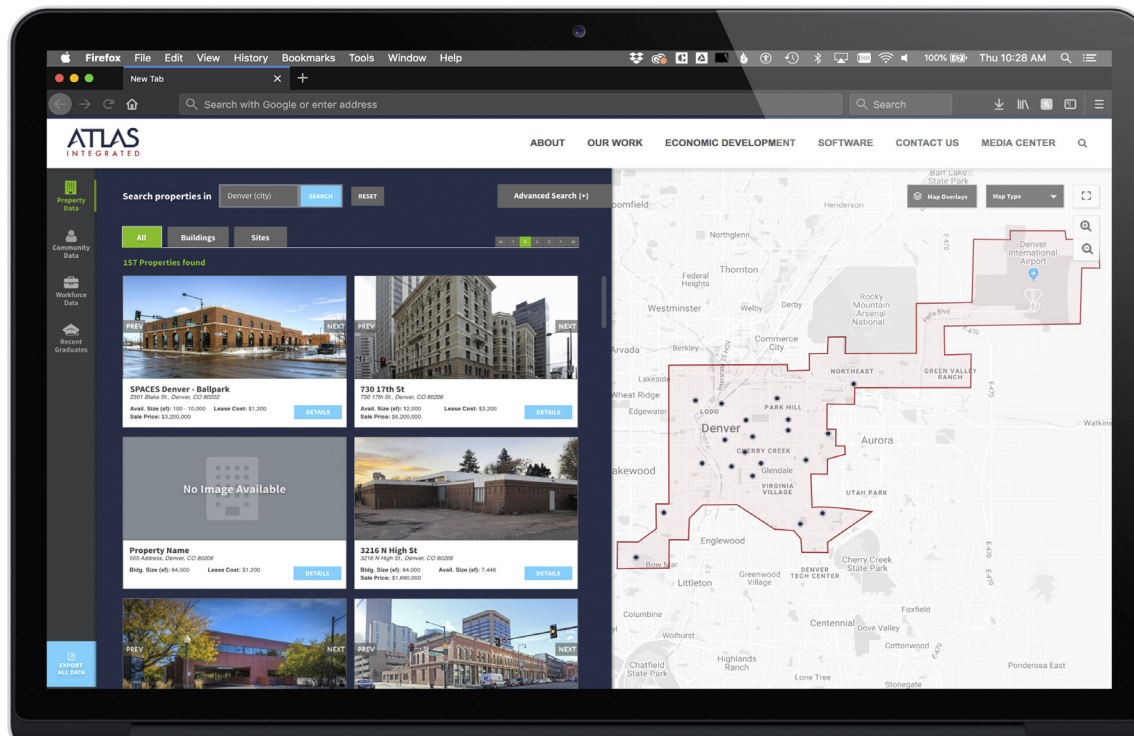

# Business IQ

INDUSTRY FIRST SOFTWARE FOR YOUR COMMUNITY

Business IQ is an integral component of **Atlas IQ**. It is a tool that uses Esri data to display comprehensive property and community data for site selectors, commercial real estate brokers, and prospective companies looking to make intelligent location decisions. Business IQ is comprised of data visualization sets and aesthetically strong infographics that help tell a community's story and allows users access to up to 46 different Esri reports of a client's choosing.

Watch our video walkthrough to see Business IQ in action at [atlas-integrated.com/software](https://atlas-integrated.com/software)

## List of Features

- ✓ Property search for available buildings/sites
  - Advanced search for additional filtering
- ✓ Results list to display high resolution imagery
- ✓ Property details page
  - Includes property downloads (brochures, site plans etc.), contact information, imagery/videos
- ✓ Configurable map powered by Esri's ArcGIS
- ✓ Configurable overlays of various community assets
  - Integrates with ArcGIS
- ✓ Community profile
  - Data visualizations to tell your community's demographic story
  - Powered by Esri
- ✓ 46 downloadable data reports in PDF and Excel format
  - Includes demographic, labor market, industry, business and consumer data
  - Powered by Esri
- ✓ API integration for time savings
  - 3rd party property data integration available
- ✓ Storytelling panel
  - Customizable panel for content including images, videos, contact info to help tell your community's unique story

**ATLAS**  
INTEGRATED